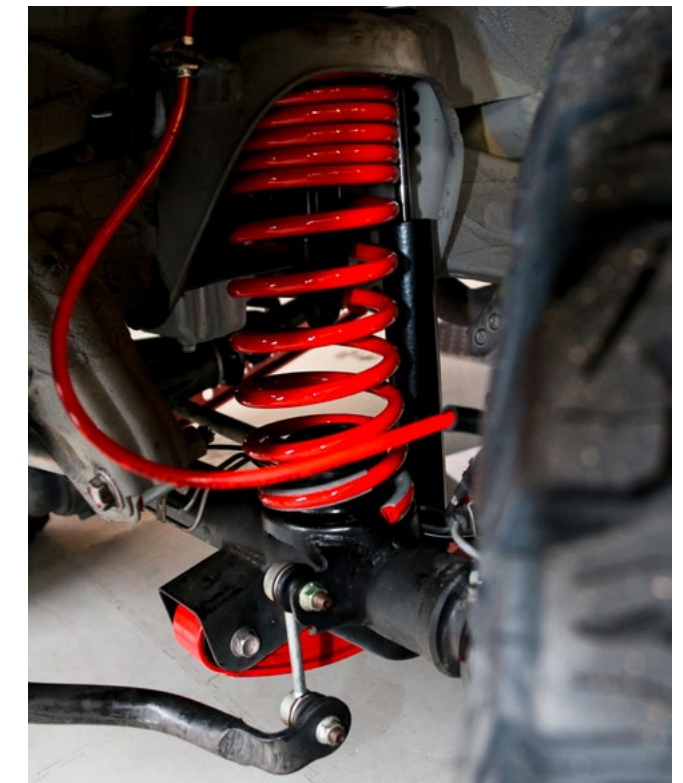

Unser Fahrwerk wurde entwickelt, um eine ideale Geländetauglichkeit für Ihren Jimny zu schaffen. Das Fahrverhalten wird sowohl für Off- als auch für Onroad optimiert. Die perfekte Abstimmung zwischen Federbein und Stoßdämpfer erhöhen Ihren Fahrkomfort und gibt Ihnen besseren Grip auf Asphalt und in schwerem Gelände. Alle Bauteile werden mit TÜV-Gutachten ausgeliefert.

Our suspension kit is designed to create an outstanding off-road performance. The handling is optimised for both off- and on-road use. The perfect balance between suspension strut and shock absorber increases your driving comfort and gives you better grip on asphalt and in difficult terrain. All components include TÜV certification.